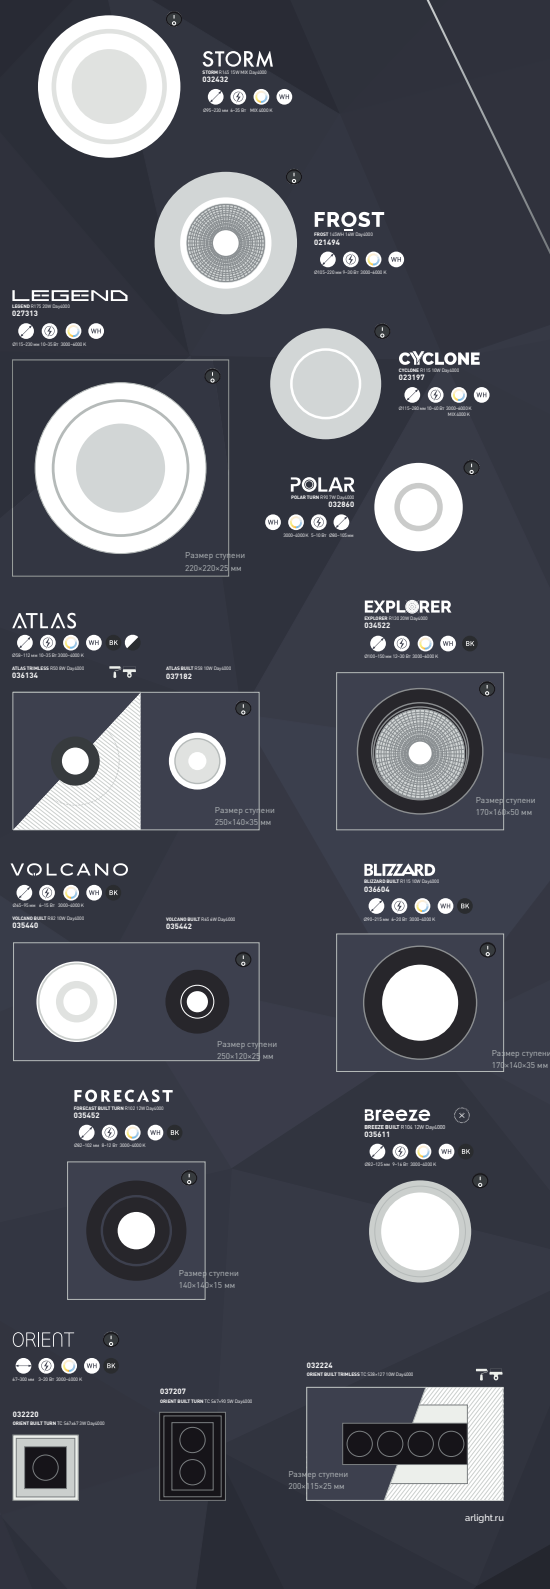

ИНТЕРЬЕРНЫЕ ВСТРАИВАЕМЫЕ СВЕТИЛЬНИКИ

Электронная документация

СТЕНД

Интерьерные светильники встраиваемые
1760x600mm

ПАРАМЕТРЫ

Артикул	039694
Модель	Стенд Интерьерные светильники встраиваемые 1760x600mm
Каркас	композит 3 мм
Материал	пленка, печать
Размеры профиля	600×1760×120 мм
Питание	230 В